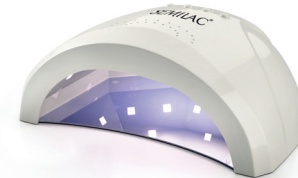

SEMILAC

LAMPS COMPARISON

UV LED 24W/48
Diamond Collection

UV LED 36W/54
Diamond Collection

UV LED 24W/48

UV LED 24W/36

POWER [W]:	24	36	24	24
WAVELENGTH [nm]:	365 + 405	365 + 405	365 + 405	365 + 405
NUMBER OF LEDS:	36	39	30	21
DISPLAY:	YES	YES	NO	YES
COLOUR:	DELICATE PEARL	WHITE	PEARL	DELICATE PEARL
FAN:	NO	YES	YES	YES
OPERATING MODES [s]:	90, 60, 30, 10	5, 30, 60	90, 60, 30, 10	30, 60, 99
WEIGHT [g]:	490	522	450	300
DIMENSIONS [mm]:	210 x 170 x 85	230 x 195,5 x 105	150 x 190 x 85	206 x 118 x 70
LOW HEAT:	YES	YES	NO	YES
DOUBLE POWER:	YES	YES	YES	YES
DETACHABLE BOTTOM:	YES	YES	YES	NO
WHERE USED:	MANICURE AND PEDICURE	MANICURE AND PEDICURE	MANICURE	MANICURE AND PEDICURE